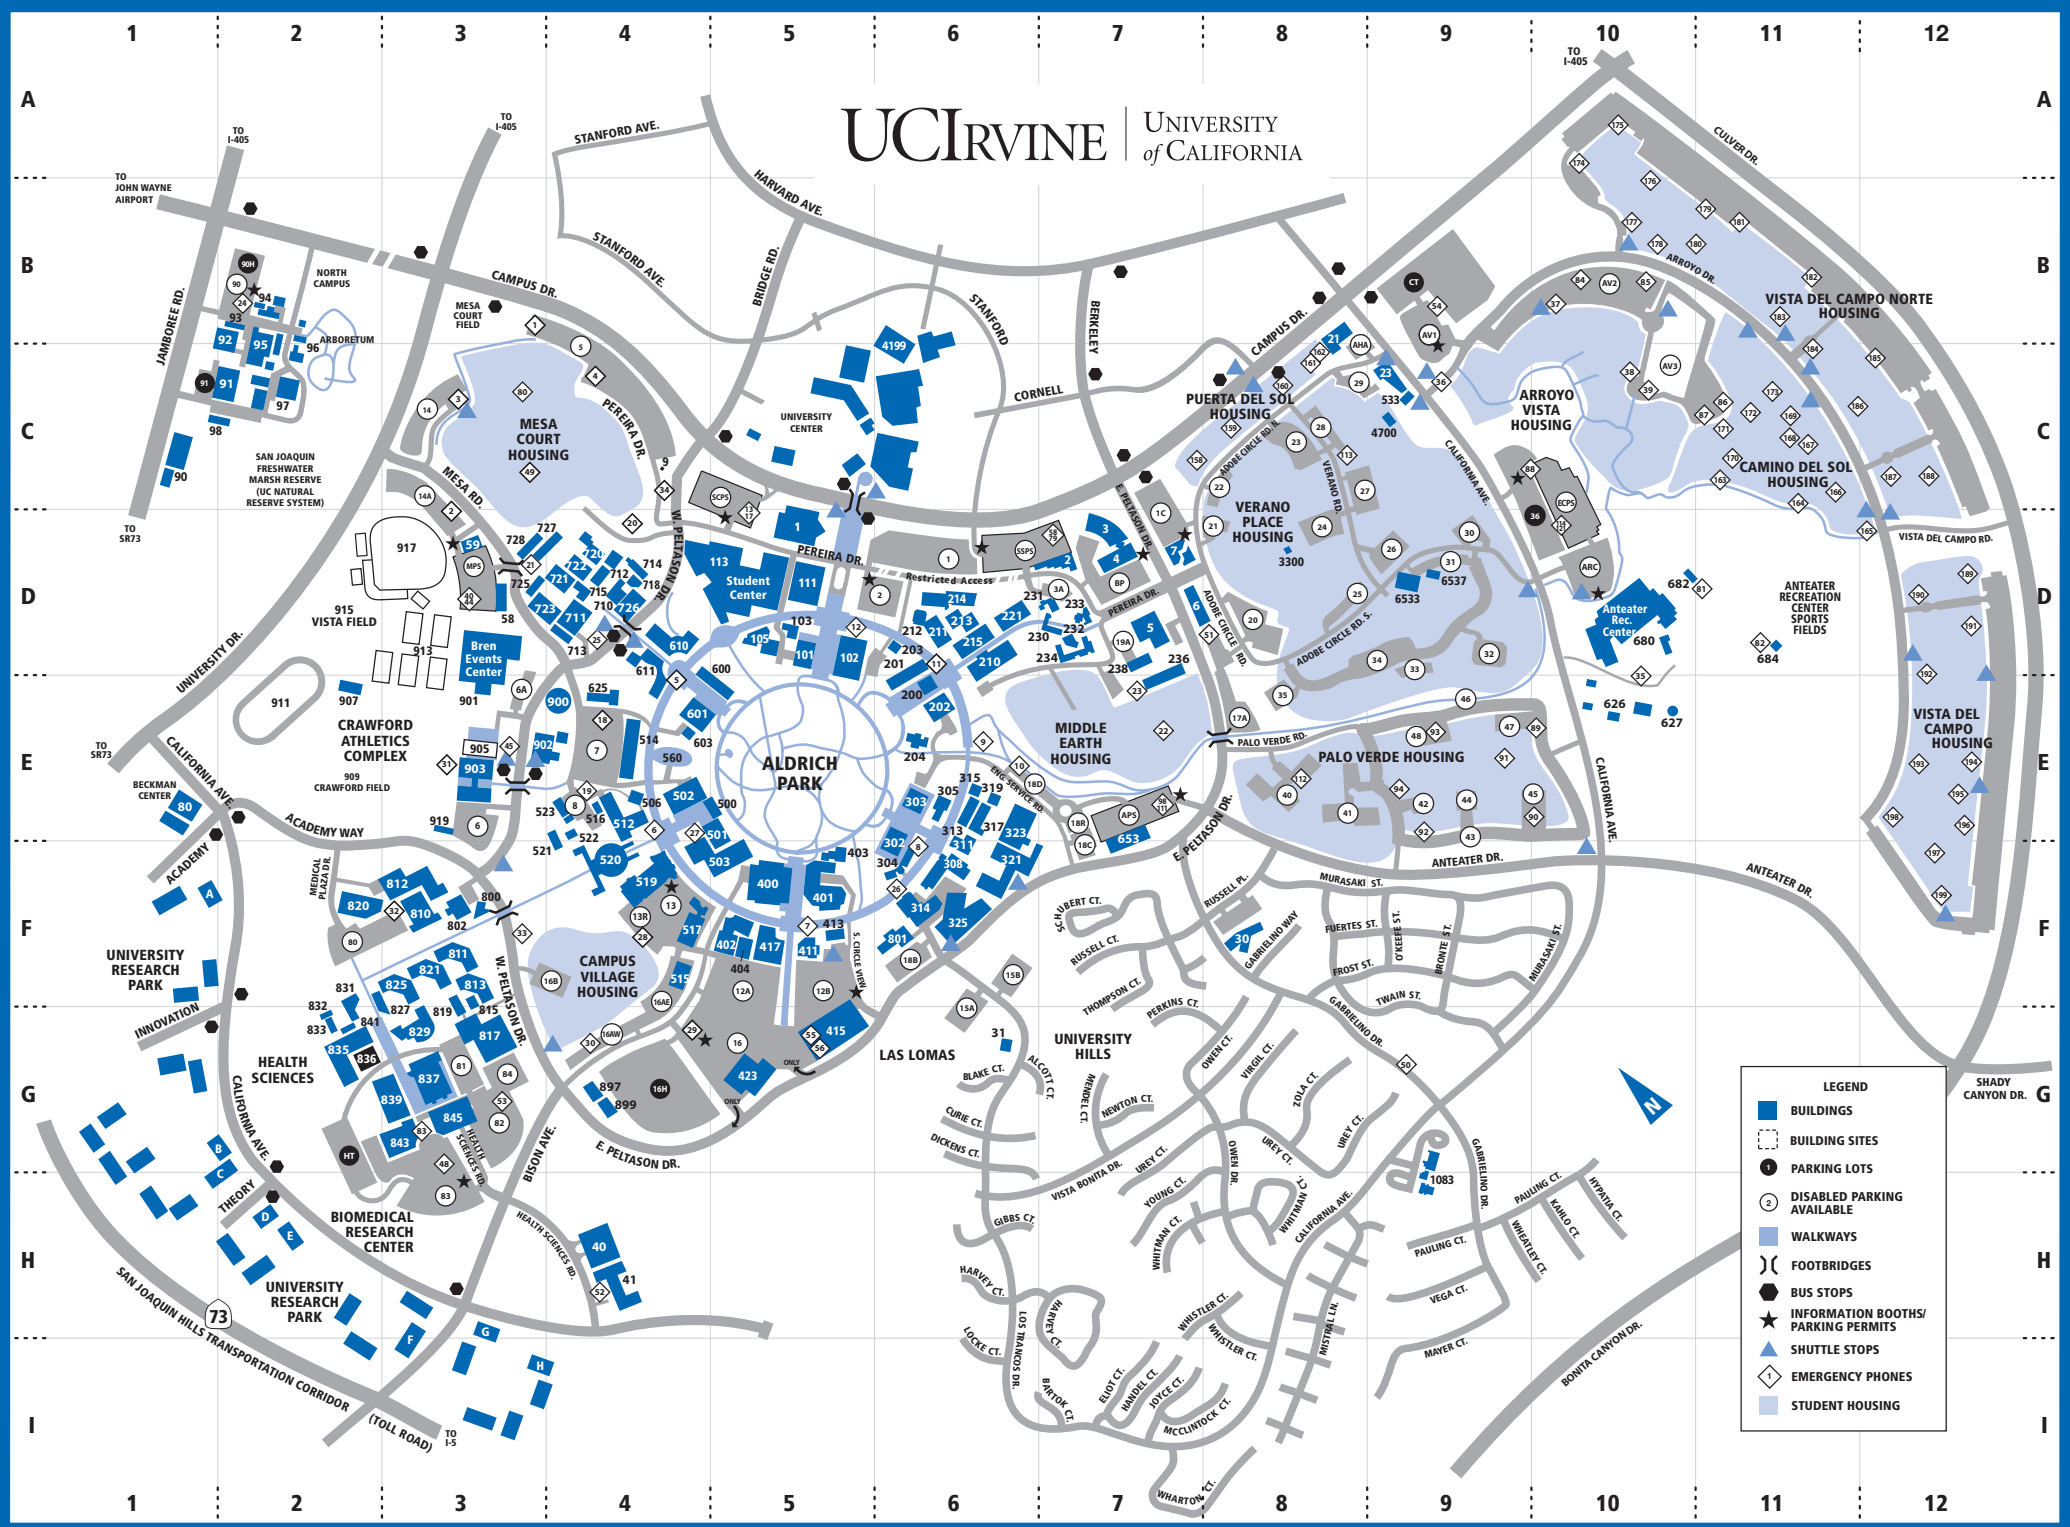

UC IRVINE UNIVERSITY of CALIFORNIA

LEGEND

- BUILDINGS
- BUILDING SITES
- 1 PARKING LOTS
- 2 DISABLED PARKING AVAILABLE
- WALKWAYS
- FOOTBRIDGES
- BUS STOPS
- INFORMATION BOOTHS/ PARKING PERMITS
- SHUTTLE STOPS
- EMERGENCY PHONES
- STUDENT HOUSING