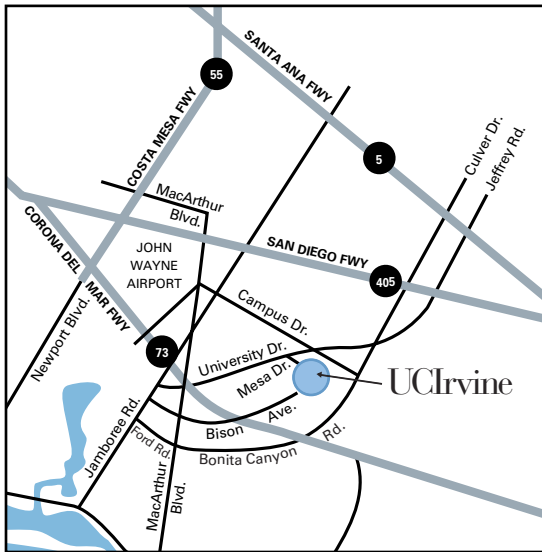

Maps

- 1 Irvine Barclay Theatre
- 601 Humanities - Little Theatre (Rm 161)
- 710 Winifred Smith Hall
- 711 Claire Trevor Theatre
- 712 Beall Center for Art & Technology, University Art Gallery, CyberA Café
- 713 Studio Theatre
- 715 UCIArts Box Office
- 728 Performance Studios
- PS4 IBT Parking Structure
- MS Mesa Parking Structure
- 7 Parking Lot

Maps are not to scale. Full campus map: www.uci.edu/campusmap/

Directions:

From North:
Take the 405 S to 73 S

Exit University Drive
Left onto University Drive S
Right onto Mesa Road
Right at stop sign into Mesa Parking Structure

From South:
405 N

Left onto University Drive
Left onto Mesa Road
Right at stop sign into Mesa Parking Structure

Parking: \$7
Park on any level
Go to level 3 to access bridge (located next to the elevator)
Walk across bridge to enter the arts campus