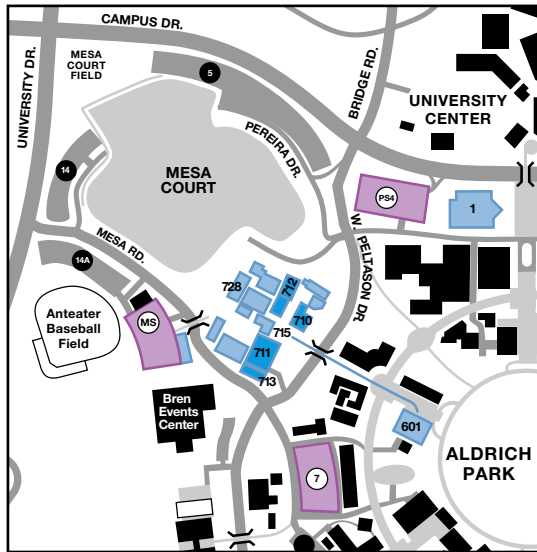

Maps

- 1 Irvine Barclay Theatre
- 601 Humanities - Little Theatre (Rm 161)
- 710 Winifred Smith Hall
- 711 Claire Trevor Theatre
- 712 Beall Center for Art & Technology, University Art Gallery, CyberA Café
- 713 Studio Theatre
- 715 UCIArts Box Office
- 728 Performance Studios
- PS4 IBT Parking Structure
- MS Mesa Parking Structure
- 7 Parking Lot

Maps are not to scale. Full campus map: www.uci.edu/campusmap/

Directions:

From North:
Take the 405 S to 73 S

Exit University Drive
Left onto University Drive S
Right onto Mesa Road
Right at stop sign into Mesa Parking Structure

From South:
405 N

Left onto University Drive
Left onto Mesa Road
Right at stop sign into Mesa Parking Structure

Parking: \$7
Park on any level
Go to level 3 to access bridge (located next to the elevator)
Walk across bridge to enter the arts campus