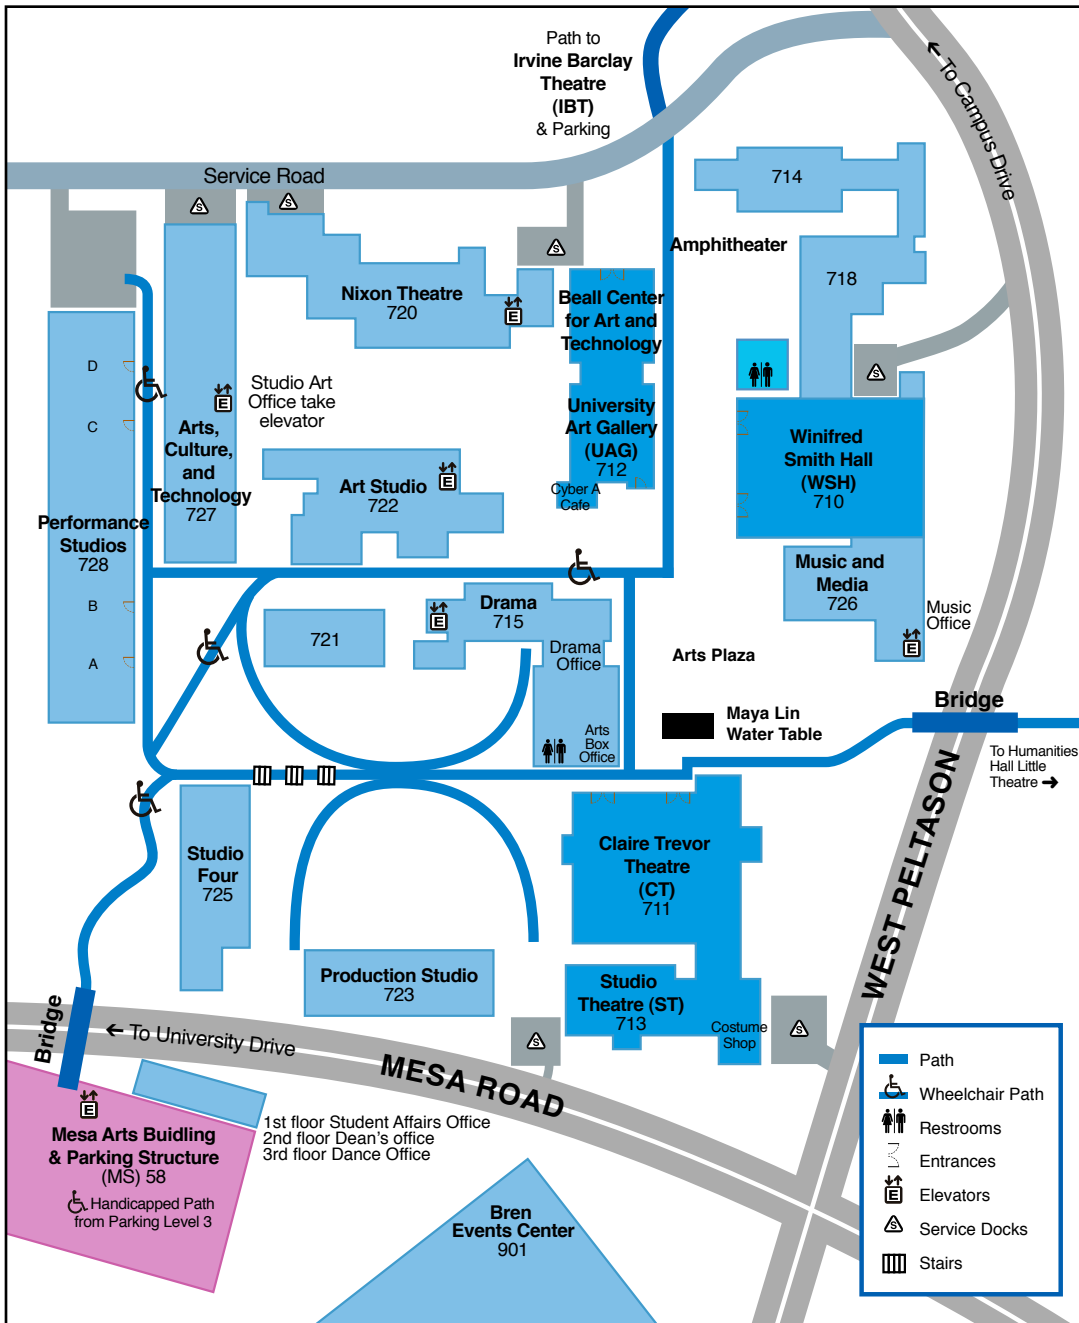

Maps

- 1 Irvine Barclay Theatre
- 601 Humanities - Little Theatre (Rm 161)
- 710 Winifred Smith Hall
- 711 Claire Trevor Theatre
- 712 Beall Center for Art & Technology, University Art Gallery, CyberA Café
- 713 Studio Theatre
- 715 UCIArts Box Office
- 728 Performance Studios
- PS4 IBT Parking Structure
- MS Mesa Parking Structure
- 7 Parking Lot

Maps are not to scale. Full campus map: www.uci.edu/campusmap/

Directions:

From North:
Take the 405 S to 73 S

Exit University Drive
Left onto University Drive S
Right onto Mesa Road
Right at stop sign into Mesa Parking Structure

From South:
405 N

Left onto University Drive
Left onto Mesa Road
Right at stop sign into Mesa Parking Structure

Parking: \$7
Park on any level
Go to level 3 to access bridge (located next to the elevator)
Walk across bridge to enter the arts campus